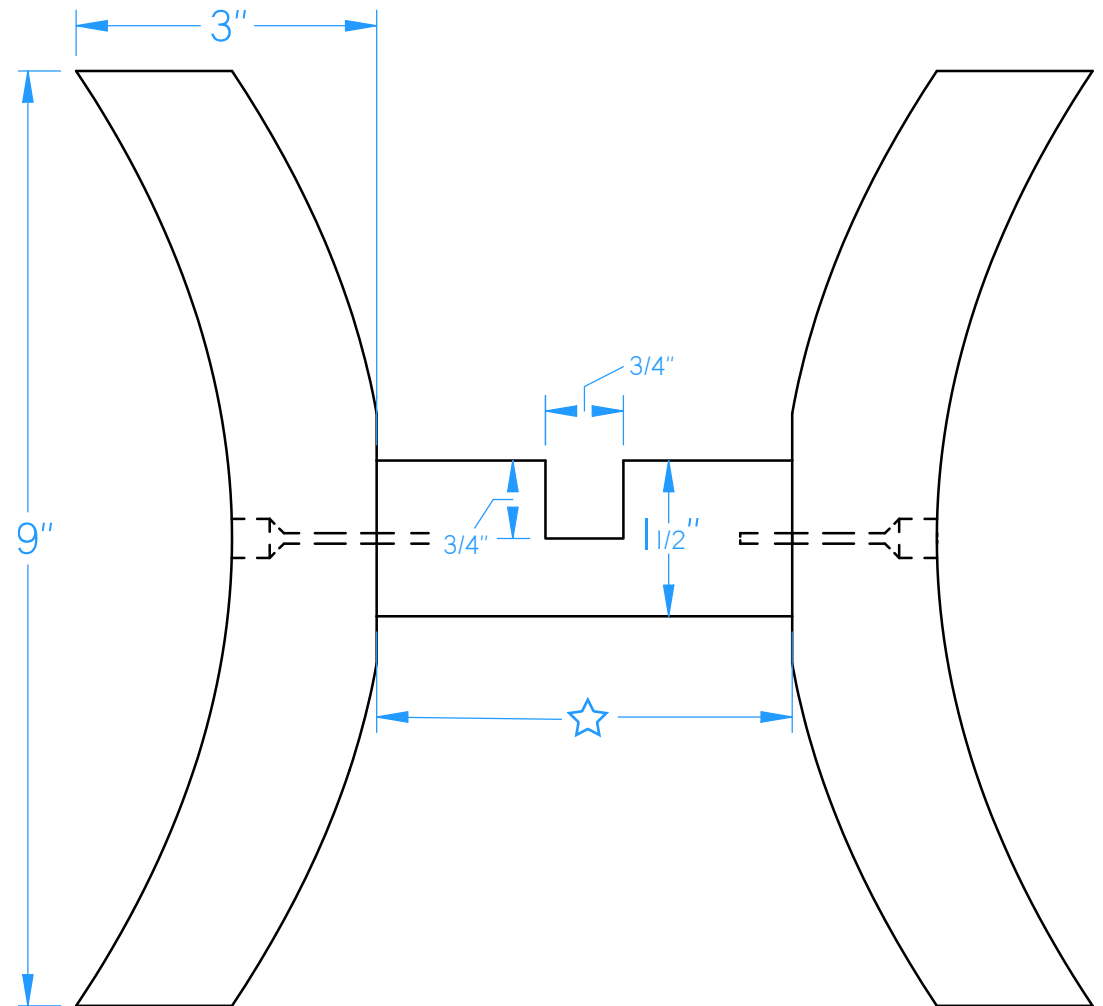

Grade II/12 Woods Planter Stand Project

☆ If using a metal pot, this measurement is 4"

☆ If using a terracotta pot, this measurement is 4 1/4"